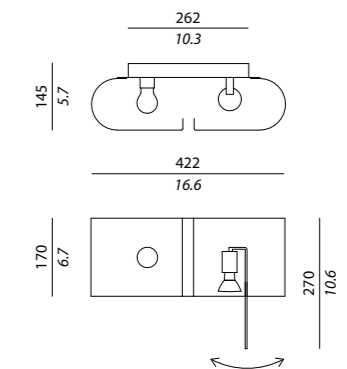

DUOS AP SX

Lampadina / Bulb

1 x 12W E14 + 1 x 7W GU10 fluorescenti compatte / Compact fluorescent (CFL)
Idoneo all'uso di lampadine LED / Suitable for LED bulbs

USA

1 x max 40W E12 + 1 X 35W GU10
Suitable for LED bulbs