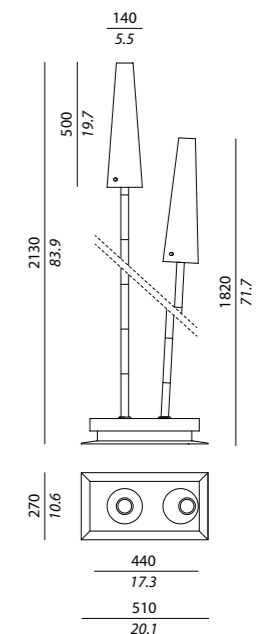

Body finish

Acciaio spazzolato
Brushed steel

Shade finish

"Dragnet" bianco
White "dragnet"

Lampadina / Bulb

2 x max 23W E27 fluorescenti compatte / *Compact fluorescent bulbs (CFL)*
Idoneo all'uso di lampadine LED / *Suitable for LED bulbs*