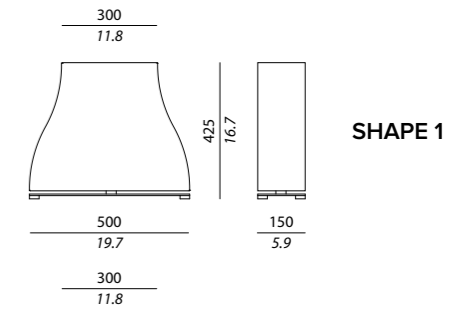

SHAPE

Struttura / Body

Nera o marrone / Black or brown

Paralume / Shade

Oper grigio con passamaneria in raso marrone / Oper grey with brown trim
Shantung bianco con passamaneria in raso nero / White shantung with black trim

Cavo / Cable

Tessuto nero con interruttore dimmerabile / Black fabric with dimmable switch

Body finishes

Marrone
Brown

Nero
Black

Shade finishes

Oper grigio con
passamaneria in
raso marrone
Oper grey with
brown trim

Shantung bianco
con passamaneria
in raso nero
White shantung
with black trim

SHAPE 1 - 2 - 3

Lampadina / Bulb

1 x max 42W E27 alogena a basso consumo / Halogen energy saving

Idoneo all'uso di lampadine LED o fluorescenti compatte / Suitable for LED or compact fluorescent bulbs (CFL)

USA

1 x 7W E26 LED classic
On-off switch