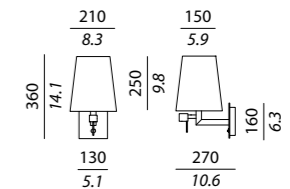

QUADRA LED

Struttura / Body

Bronzo spazzolato, cromo lucido / *Satin bronze, polished chrome*

Paralume / Shade

Cotone bianco, lino bianco, oper marrone, oper grigio / *White cotton, white linen, brown oper, grey oper*

Body finishes

Shade finishes

Lampadina / Bulb

1 x 42W E27 alogena a basso consumo / *Halogen energy saving* + 3W LED 3000K CRI 90

USA

1 x 75W E26 + 3W LED 3000K CRI 90