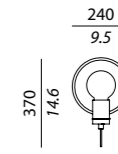

SOLITARIO AP SMALL

Struttura / Body

Bronzo spazzolato chiaro, cromo nero lucido o bianco opaco - specchio fumè sulla base / *Light satin bronze, polished black chrome or matt white - smoked mirror onto the base*

Diffusore / Diffuser

vetro soffiato metallizzato fumè chiaro oppure parzialmente sabbiato (effetto flood o effetto spot) / *Blown glass, light smoke finish or half frosted (flood or spot effects)*

Body finishes

Bronzo spazzolato
chiaro
Light satin bronze

Cromo nero
*Polished black
chrome*

Bianco opaco
Matt white

176
7

Shade finishes

Vetro soffiato
metallizzato
fumè chiaro
*Diffusing blown
glass light smoke*

Vetro soffiato
parzialmente
sabbiato
*Blown glass
half frosted*

Lampadina / Bulb

1 x 7W GU10 LED 3000K

USA

1 x 7W GU10 LED 3000K