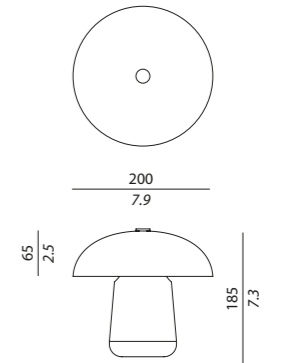

Lampadina / Bulb

2W 3,7V LED CRI > 80

Batteria ricaricabile, con autonomia di circa 6 ore (maggiore intensità) o 10 ore (minore intensità) / *Rechargeable battery, autonomy of about 6 hours (higher intensity) or 10 hours (lower intensity)*

USA

2W 3,7V LED CRI > 80

Rechargeable battery, autonomy of about 6 hours (higher intensity) or 10 hours (lower intensity)