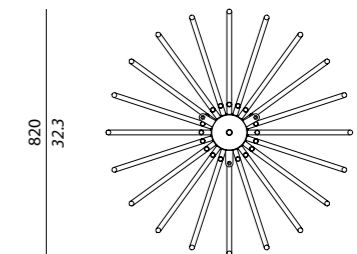

Lampadina / Bulb

1 x 70W E27 + 20 LED 2W 500 mA 3000k CRI > 80

Idoneo all'uso di lampadine LED o fluorescenti compatte / *Suitable for LED or compact fluorescent bulbs (CFL)*

USA

1 x 75W E26 + 20 LED 2W 500 mA 3000K CRI > 80
Suitable for LED or compact fluorescent bulbs (CFL)