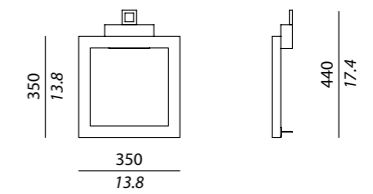

Lampadina / Bulb

LED 25W 24V 3000k CRI > 80

USA

LED 25W 24V 3000K CRI > 80