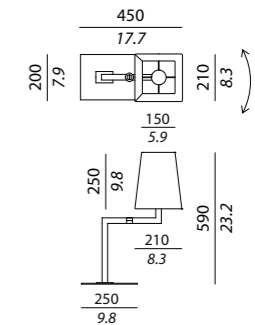

QUADRA DESK TA

Struttura / Body

Bronzo spazzolato, cromo lucido / *Satin bronze, polished chrome*

Paralume / Shade

Cotone bianco, lino bianco, oper marrone, oper grigio / *White cotton, white linen, brown oper, grey oper*

Cavo / Cable

Tessuto nero. Interruttore On/Off sul cavo / *Black fabric. On/Off switch on the cord*

Body finishes

Shade finishes

Lampadina / Bulb

1 x max 42W E27 alogena a basso consumo / *Halogen energy saving*

Idoneo all'uso di lampadine LED o fluorescenti compatte / *Suitable for LED or compact fluorescent bulbs (CFL)*

USA

1 x max 75W E26

Suitable for LED or compact fluorescent bulbs (CFL)