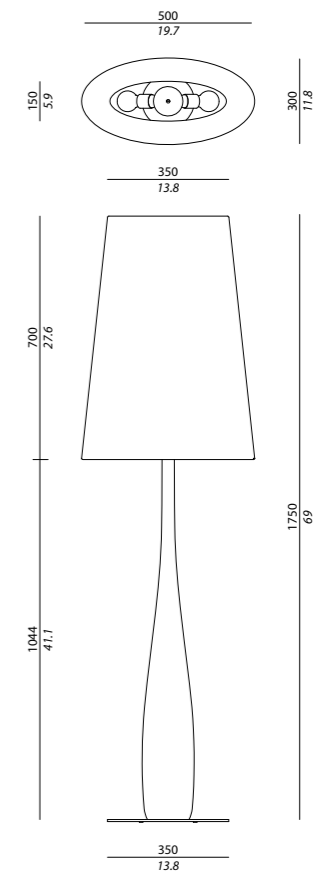

Shade finish

Seta avorio
Ivory silk

Lampadina / Bulb

2 x 23W E27 fluorescenti compatte / *Compact fluorescent*
Idoneo all'uso di lampadine LED / *Suitable for LED bulbs*

USA

2 x 23W E26 compact fluorescent
2 x E26 fluorescent bulbs
Suitable for LED bulbs