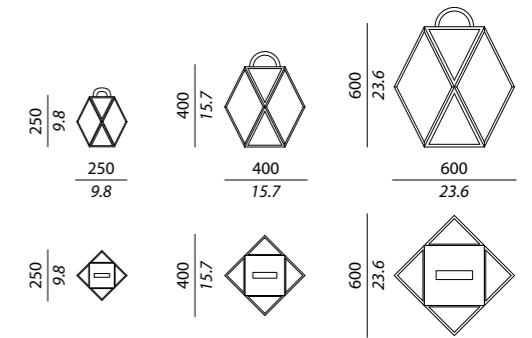

Lampadina / Bulb **CE**

5W LED 2900K CRI 80

Batteria ricaricabile con autonomia di circa 6 ore / *Rechargeable battery, about 6 hours autonomy*
IP65

USA

5W LED 2900K CRI 80

Rechargeable battery, about 6 hours autonomy
IP65