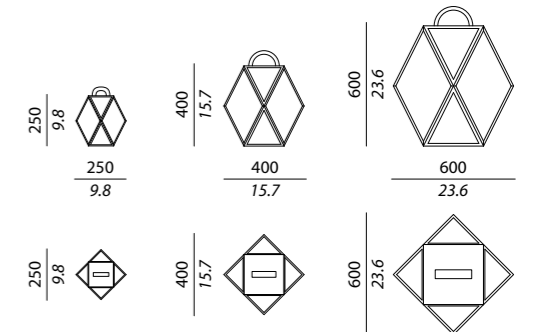

Body finishes

Verniciatura bianco perla
White pearl lacquered

Verniciatura nero opaco
Black matt lacquered

Maniglia in pelle nera
Black leather handle

Maniglia in pelle bianca
White leather handle

Lampadina / Bulb