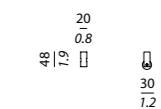

Accessori / Accessories

Lampadina / Bulb

1 x 7W GU10 LED 3000K

USA

1 x 7W GU10 LED 3000K