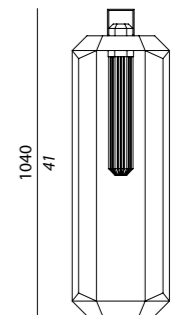

Tessuto nero con interruttore on-off / *Black fabric with on-off switch*

Body finishes

Bronzo
Bronze

Bianco opaco
Matt white

Shade finish

Vetro pyrex rigato
Striped pyrex glass

Lampadina / Bulb

1 x max 70W E27 alogena a basso consumo / *Halogen energy saving*
Idoneo all'uso di lampadine LED o fluorescenti compatte / *Suitable for LED or compact fluorescent bulbs (CFL)*