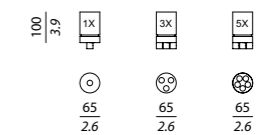

Rosoni / Canopy