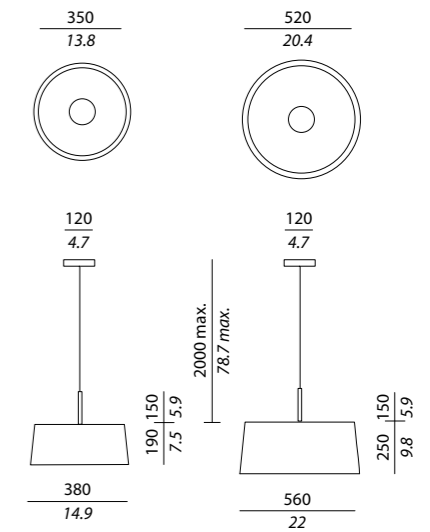

Lampadina / Bulb

2 x 70W E27 alogena a basso consumo / Halogen energy saving

Idoneo all'uso di lampadine LED o fluorescenti compatte / Suitable for LED or compact fluorescent bulbs (CFL)

USA

2 x 60W E26

Suitable for LED or compact fluorescent bulbs (CFL)