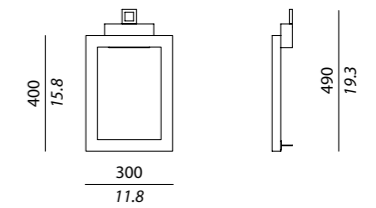

UFFIZI AP 2

Struttura / Body

Attacco a parete nickel lucido / Polished nickel wall bracket

Diffusore / Diffuser

Cornici in marmo / Marble frames

Body finish

Nickel lucido
Polished nickel

Shade finish

Cornici in marmo
Marble frames

Lampadina / Bulb

LED 25W 24V 3000k CRI > 80

USA

LED 25W 24V 3000K CRI > 80