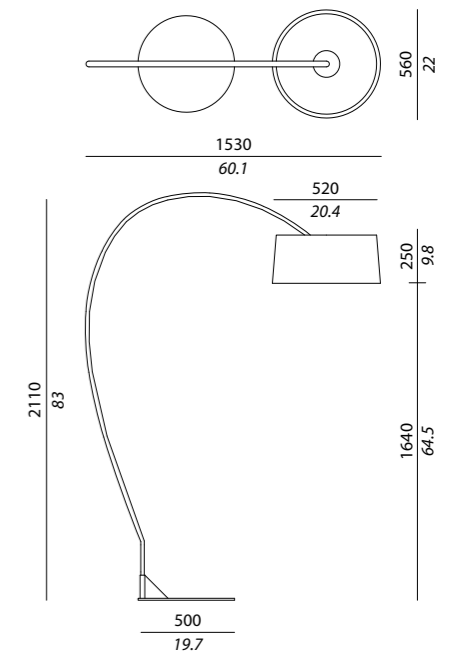

DIVINA FL ARCO

Struttura / Body

Laccata bronzo metallizzato o bianco lucido / *Lacquered Bronze or glossy White*

Paralume / Shade

Plissettato (a fascia) color crema, nero o bianco / *Pleated (ribbon) black, cream or white*

Disco diffusore / Bottom diffuser

Plexiglass sabbiato / *Satin plexiglass*

Cavo / Cable

In tessuto, colore nero / *Black fabric*
Interruttore On/Off a piede / *Switch On/Off switch on the cable*

Body finishes

Shade finishes

Lampadina / Bulb **CE**

2 x 70W E27 alogena a basso consumo / *Halogen energy saving*
Idoneo all'uso di lampadine LED o fluorescenti compatte / *Suitable for LED or compact fluorescent bulbs (CFL)*

USA

2 x 75W E26
Suitable for LED or compact fluorescent bulbs (CFL)