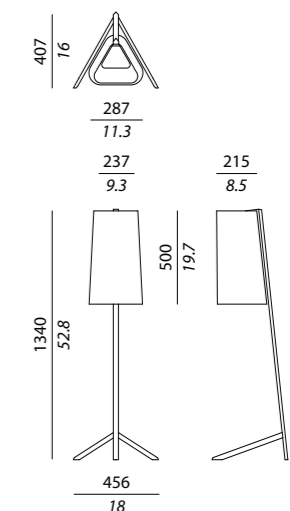

COUTURE FL LONGE

Struttura / Body

Bronzo spazzolato o nickel satinato / *Satin bronze or satin nickel*

Diffusore / Diffuser

Oper grigio con passamaneria in cotone bianco / *Oper grey with white cotton trim*

Cotone bianco con passamaneria in oper grey / *White cotton with oper grey trim*

Cavo / Cable

Tessuto nero con interruttore on/off / *Black fabric with on/off switch*

Body finishes

Shade finishes

Lampadina / Bulb **CE**

1 x max 42W E27 alogena a basso consumo / *Halogen energy saving*

Idoneo all'uso di lampadine LED o fluorescenti compatte / *Suitable for LED or compact fluorescent bulbs (CFL)*

USA

1 x max 75W E26

Suitable for LED or compact fluorescent bulbs (CFL)