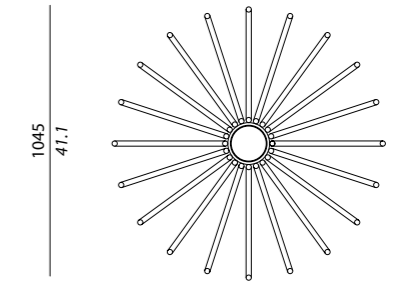

Lampadina / Bulb **CE**

1 x 105W E27 + 20 LED 2W 500 mA 3000k CRI > 80

Idoneo all'uso di lampadine LED o fluorescenti compatte / *Suitable for LED or compact fluorescent bulbs (CFL)*

USA

1 x 100W E26 + 20 LED 2W 500 mA 3000K CRI > 80
Suitable for LED or compact fluorescent bulbs (CFL)