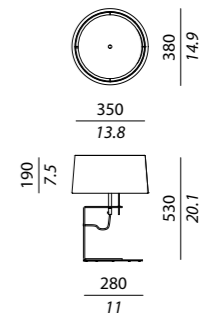

Lampadina / Bulb **CE**

2 x max 42W E27 alogena a basso consumo / *Halogen energy saving*
Idoneo all'uso di lampadine LED o fluorescenti compatte / *Suitable for LED or compact fluorescent bulbs (CFL)*

USA

2 x max 60W E26
Suitable for LED or compact fluorescent bulbs (CFL)