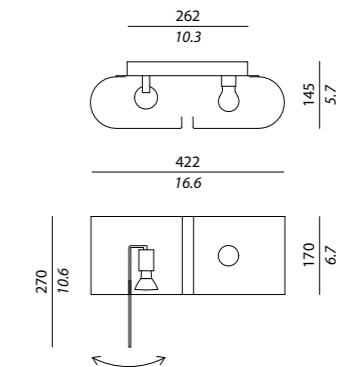

DUOS AP

Descrizione / Description

Lampada a parete e da lettura / Wall and reading lamp

Struttura / Body

METALLO / METAL

Cromo lucido - Interno bianco / Polished chrome - White inside

Bianco opaco con interno oro / matt white - Gold lining

Body finishes

Cromo
Chrome

Verniciato bianco
Interno oro
Matt white
Gold lining

DUOS AP DX

DUOS AP SX

Lampadina / Bulb

1 x 12W E14 + 1 x 7W GU10 fluorescenti compatte / Compact fluorescent (CFL)
Idoneo all'uso di lampadine LED / Suitable for LED bulbs

USA

1 x max 40W E12 + 1 X 35W GU10
Suitable for LED bulbs