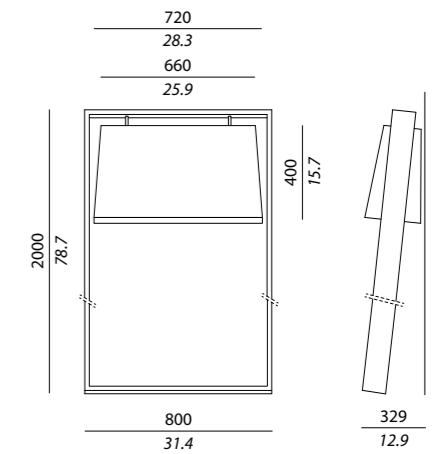

FRAME PARETE

Struttura / Body

Rovere scuro con base in nickel lucido / *Dark oak with polished nickel base*

Paralume / Shade

Cotone bianco / *White cotton*

Cavo / Cable

Tessuto nero. Interruttore On/Off sul cavo / *Black fabric. On/Off switch on the cord*

Body finishes

Base nickel
lucido
*Polished nickel
base*

Rovere marrone
scuro
*Brushed oak
with dark brown
finish*

Shade finish

Cotone bianco
White cotton

Lampadina / Bulb

2 x max 23W E27 fluorescenti compatte / *Compact fluorescent bulbs (CFL)*
Idoneo all'uso di lampadine LED / *Suitable for LED bulbs*

USA

2 x 23W E26
Suitable for LED bulbs