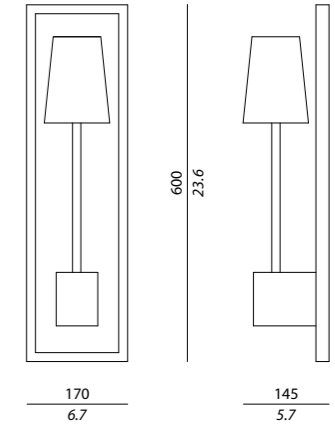

Body finishes

Nickel satinato
Satin nickel

Rovere tinto wengè
Oak wengè

Shade finish

Cotone bianco
White cotton

Lampadina / Bulb **CE**

1 x max 28W E14 alogena a basso consumo / *Halogen energy saving*

Idoneo all'uso di lampadine LED o fluorescenti compatte / *Suitable for LED or compact fluorescent bulbs (CFL)*