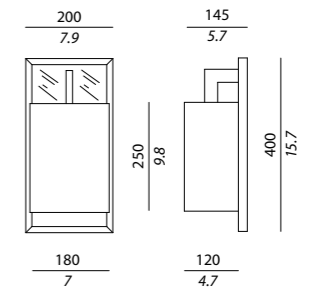

Paralume / Shade

Cotone bianco, lino bianco / *White Cotton, white linen*

Body finish

Cromo specchio molato

Polished chrome and bevelled mirror reflector

Shade finishes

Cotone bianco
White cotton

Lino bianco
White linen