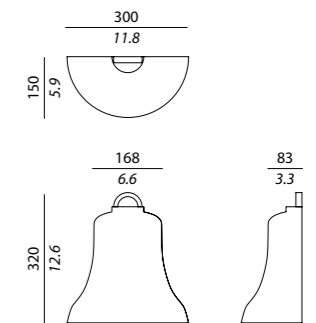

Deluxe finish

Bronzo lucido (interno e esterno) - cavo intrecciato in seta marrone

Polished bronze (outside and inside) - brown silk braided cable

Lampadina / Bulb

1 x max 28W E27 alogena a basso consumo / *Halogen energy saving*

Idoneo all'uso di lampadine LED o fluorescenti compatte / *Suitable for LED or compact fluorescent bulbs (CFL)*

USA

1 x max 60W E26

Suitable for LED or compact fluorescent bulbs (CFL)