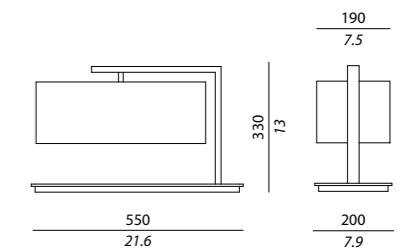

KIRA TA

Struttura / Body

Nickel nero lucido / *Black nickel*

Base / Base

Specchio finitura bronzo con decoro geometrico / *Patterned bronze mirror*

Paralume / Shade

Percaline bianco / *White Percaline*

Cavo / Cable

Tessuto nero / *Black fabric*

Interruttore dimmerabile sul cavo / *Dimmer switch on the cord*

Body finishes

Shade finish

Lampadina / Bulb **CE**

2 x max 42W E14 alogena a basso consumo / *Halogen energy saving*

Idoneo all'uso di lampadine LED o fluorescenti compatte / *Suitable for LED or compact fluorescent bulbs (CFL)*

USA

2 x 25W E12

Suitable for LED or compact fluorescent bulbs (CFL)

On-off switch