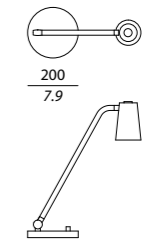

Cordone in seta
color miele
*Dark honey
braided silky
cord*

Shade finishes

Cromo, interno oro
*Chrome, gold
lining*

Bronzo spazzolato,
interno oro
*Satin bronze,
gold lining*

Lampadina / Bulb

DESK: 1 x 6,5W E27 LED 2700K