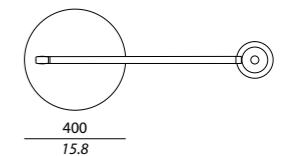

Cordone in seta
color miele
*Dark honey
braided silky
cord*

Shade finishes

Cromo, interno oro
*Chrome, gold
lining*

Bronzo spazzolato,
interno oro
*Satin bronze,
gold lining*

Lampadina / Bulb **CE**

1 x max 23W E27 fluorescente compatta / *Compact fluorescent (CFL)*
Adatto all'utilizzo di lampadine LED / *Suitable for LED bulbs*