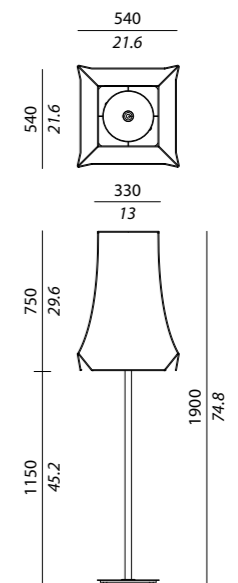

Lampadina / Bulb **CE**

2 x max 70W E27 + 1 x max 205W E27 alogena a basso consumo / *Halogen energy saving*

Idoneo all'uso di lampadine LED o fluorescenti compatte / *Suitable for LED or compact fluorescent bulbs (CFL)*

USA

2 x max 60W E26 + 1 x max 150W E26

Suitable for LED or compact fluorescent bulbs (CFL)