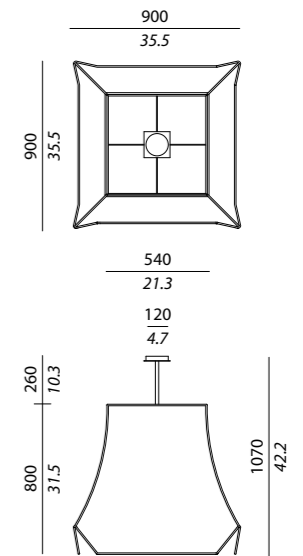

Lampadina / Bulb

3 x max 105W E27 alogena a basso consumo / *Halogen energy saving*

Idoneo all'uso di lampadine LED o fluorescenti compatte / *Suitable for LED or compact fluorescent bulbs (CFL)*

USA

3 x max 100W E26

Suitable for LED or compact fluorescent bulbs (CFL)