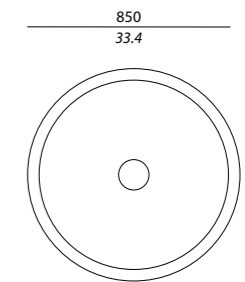

Lampadina / Bulb

3 x 70W E27 alogena a basso consumo / Halogen energy saving

Idoneo all'uso di lampadine LED o fluorescenti compatte / Suitable for LED or compact fluorescent bulbs (CFL)

USA

3 x 70W E26

Suitable for LED or compact fluorescent bulbs (CFL)