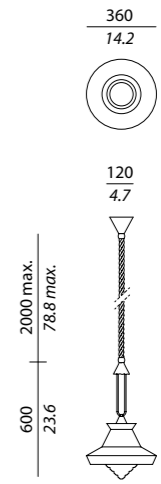

CALYPSO GUADALOUPE

Struttura / Body

Ottone spazzolato / *Satin brass*

Diffusore / Diffuser

Diffusore in vetro trasparente / *Transparent glass diffuser*

Cavo / Cable

Cavo in seta intrecciata color verde muschio / *Moss green braided silk*

Body Finishes

Ottone
spazzolato
Satin brass

Vetro trasparente
Clear glass

Cavo intrecciato
verde
Green braided silk

Shade finishes

Black

Mint

Sala e pepe

White

Lampadina / Bulb **CE**

1 x MAX 23W E27 fluorescenti compatte / *Compact fluorescent (CFL)*
Idoneo all'uso di lampadine LED / *Suitable for LED bulbs*

USA

1 x 7W LED E26

Intertek