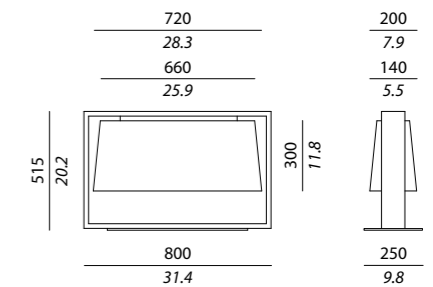

Cavo / Cable

Tessuto nero. Interruttore On/Off sul cavo / *Black fabric. On/Off switch on the cord*

Body finishes

Base nickel
lucido
*Polished nickel
base*

Rovere marrone
scuro
*Brushed oak
with dark brown
finish*