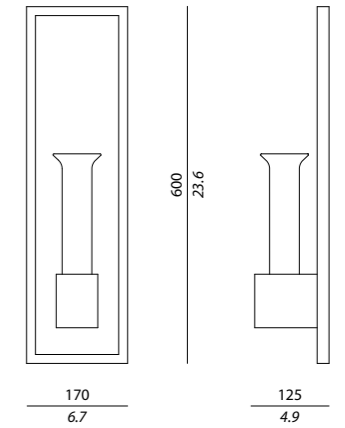

LALA SOLIFLOR

Struttura / Body

Base in rovere tinto wengè e specchio incassato / *Base in wengè wood and bevelled mirror reflector*

Stelo in nickel satinato / *satin nickel stem*

Vaso in vetro soffiato / *Vase in hand blown glass*

Body finish

Rovere tinto wengè
Oak wengè

Shade finish

Vetro trasparente
*Transparent
blown glass*

Lampadina / Bulb **CE**

3W LED 3000k CRI 90

USA

3W LED 3000K CRI 90