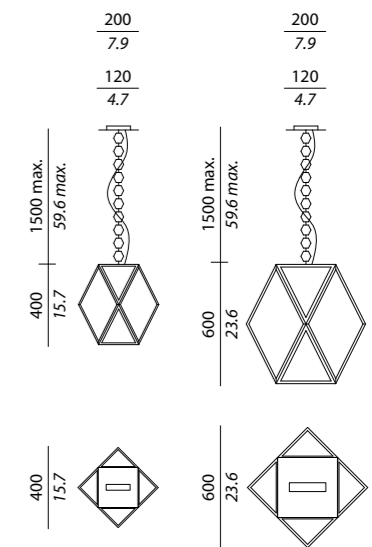

In metallo - catena e cavo bianco in pelle
Metal chain - white leather cable

Lampadina / Bulb

1 x 23W E27 fluorescenti compatte / *Compact fluorescent bulbs (CFL)*
Idoneo all'uso di lampadine LED / *Suitable for LED lamps*
IP65