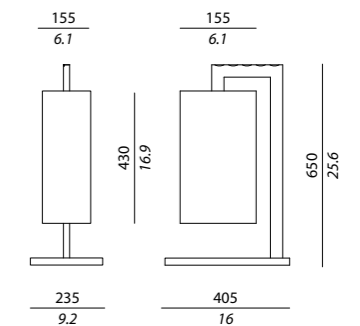

COCO MEGA TA

Struttura / Body

Cromo - Riflettore in specchio molato incassato nella cornice / *Chrome - Bevelled silver mirror into the frame*

Paralume / Shade

Percaline bianco / *White percaline*
Percaline bianco - Interno oro / *White percaline - Gold lining*

Cavo / Cable

Rivestito in tessuto con interruttore On/Off / *Black fabric with On/Off switch*

Body finish

Cromo/specchio
molato argento
*Chrome/bevelled
mirror reflector*

Shade finishes

Percaline bianco
White percaline

Percaline bianco -
Interno oro
*White percaline -
Gold lining*

Lampadina / Bulb

1 x 23W E27 fluorescenti compatte / *Compact fluorescent bulb (CFL)*
Idoneo all'uso di lampadine LED / *Suitable for LED*

USA

1 x max 60W E26
Suitable for LED or compact fluorescent bulbs (CFL)