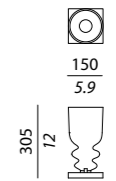

MESSALINA TA

Struttura / Body

Cromo, bronzo o bianco effetto ceramica (abbinato solo a vetro bianco interno oro) / *Polished chrome, satin bronze and "white ceramic" finish (combined to white-gold glass only).*

Diffusore / Diffuser

Vetro metallizzato cromo o bronzo / *Diffusing chromed glass, diffusing bronzed glass*
Vetro metallizzato bianco "effetto ceramica" - interno oro / *Diffusing "white ceramic" - gold interior*

Body finishes

Shade finishes

Lampadina / Bulb

1 x max 70W E27 alogena a basso consumo / *Halogen energy saving*
Idoneo all'uso di lampadine LED o fluorescenti compatte / *Suitable for LED or compact fluorescent bulbs (CFL)*

USA

1 x max 100W E26
Suitable for LED or compact fluorescent bulbs (CFL)
On-off switch