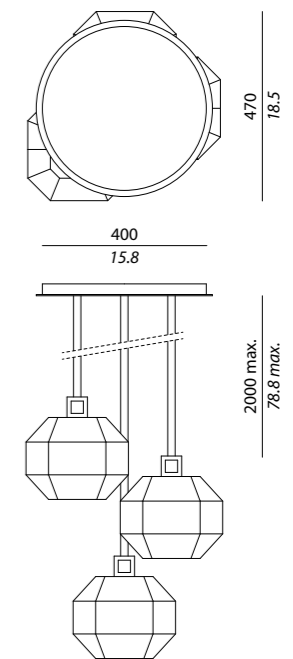

Lampadina / Bulb **CE**

3 x max 70W E27 alogena a basso consumo / *Halogen energy saving*

Idoneo all'uso di lampadine LED o fluorescenti compatte / *Suitable for LED or compact fluorescent bulbs (CFL)*

USA

3 x max 70W E26

Suitable for LED or compact fluorescent bulbs (CFL)