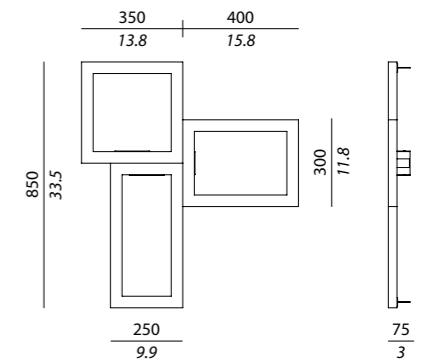

UFFIZI AP TRIO

Struttura / Body

Attacco a parete nickel lucido / Polished nickel wall bracket

Diffusore / Diffuser

Cornici in marmo / Marble frames

Body finish

Nickel lucido
Polished nickel

Shade finish

Cornici in marmo
Marble frames

Lampadina / Bulb

3 X LED 25W 24V 3000k CRI > 80

USA

3 X LED 25W 24V 3000K CRI > 80