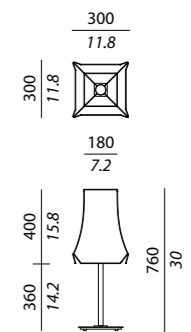

Lampadina / Bulb **CE**

1 x max 42W E27 alogena a basso consumo / *Halogen energy saving*

Idoneo all'uso di lampadine LED o fluorescenti compatte / *Suitable for LED or compact fluorescent bulbs (CFL)*

USA

1 x max 75W E26

Suitable for LED or compact fluorescent bulbs (CFL)