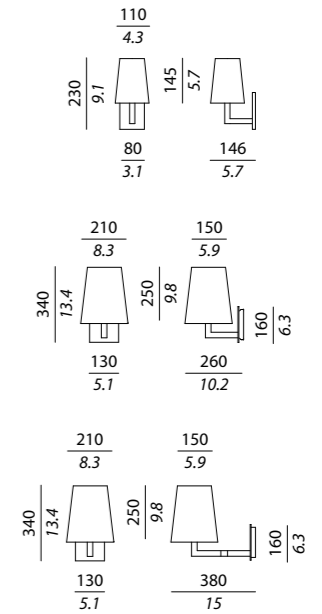

QUADRA AP + JOINT

Struttura / Body

Bronzo spazzolato, cromo lucido / *Satin bronze, polished chrome*

Paralume / Shade

Cotone bianco, lino bianco, oper marrone, oper grigio / *White cotton, white linen, brown oper, grey oper*

Tessuto impermeabile biancover "AP MINI IP44" / *White waterproof fabric for "AP MINI IP44"*

Body finishes

Shade finishes

Lampadina / Bulb

AP + JOINT

1 x max 42W E27 alogena a basso consumo / *Halogen energy saving*

Idoneo all'uso di lampadine LED o fluorescenti compatte / *Suitable for LED or compact fluorescent bulbs (CFL)*

AP MINI

1 x max 28W E14 alogena a basso consumo / *Halogen energy saving*

Idoneo all'uso di lampadine LED o fluorescenti compatte / *Suitable for LED or compact fluorescent bulbs (CFL)*

AP MINI IP44

1 x 28W G9 alogena a basso consumo / *Halogen energy saving*

USA

AP + JOINT

1 x max 75W E26

Suitable for LED or compact fluorescent bulbs (CFL)

AP MINI

1 x max 40W E12

Suitable for LED or compact fluorescent bulbs (CFL)

AP MINI IP44

1 x 28W G9 halogen energy saving