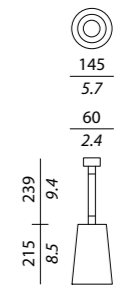

UP PL

Struttura / Body

Cromo con dettagli in nickel nero lucido. Stelo rivestito in corda di seta intrecciata color grigio fumo / *Chrome with polished black nickel details. Covered by braided silky cord, grey color*

Bronzo spazzolato con dettagli in ottone satinato. Stelo rivestito in corda di seta intrecciata color miele / *Satin bronze with satin brass details. Covered by braided silky cord, dark honey colour*

Diffusore / Diffuser

Cromo con interno oro / *Chrome with gold lining*

Bronzo spazzolato con interno oro / *Satin bronze with gold lining*

Body finishes

Cromo con
dettagli nickel
nero lucido
*Chrome with
black polished
nickel details*

Cordone in seta
grigio fumo
*Smoke grey
braided silky
cord*

Bronzo spazzolato
con dettagli in
ottone satinato
*Satin bronze with
satin brass details*

Cordone in seta
color miele
*Dark honey
braided silky
cord*

Shade finishes

Cromo, interno oro
*Chrome, gold
lining*

Bronzo spazzolato,
interno oro
*Satin bronze,
gold lining*

Lampadina / Bulb **CE**

1 x 75W E27 REFLECTOR

Idoneo all'uso di lampadine LED o fluorescenti compatte / *Suitable for LED or compact fluorescent bulbs (CFL)*

USA

1 x 75W E26 REFLECTOR