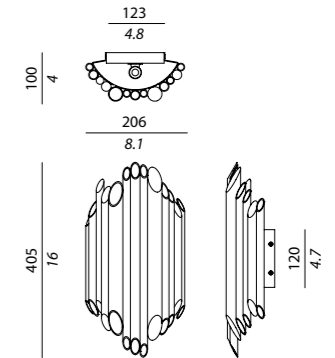

BACH SMALL

Struttura / Body

Bronzo spazzolato / *Satin bronze*
Cromo / *Polished chrome*

Diffusore / Diffuser

Plexiglas satinato / *Satin plexiglas*

Body finishes

Bronzo spazzolato
Satin bronze

Cromo
Polished chrome

Shade finish

Plexiglas satinato
Satin plexiglas

Lampadina / Bulb **CE**

2 x max 42W E14 alogena a basso consumo / *Halogen energy saving*
Idoneo all'uso di lampadine LED o fluorescenti compatte / *Suitable for LED or compact fluorescent bulbs (CFL)*

USA

2 x max 60W E12
Suitable for LED or compact fluorescent bulbs (CFL)
ADA