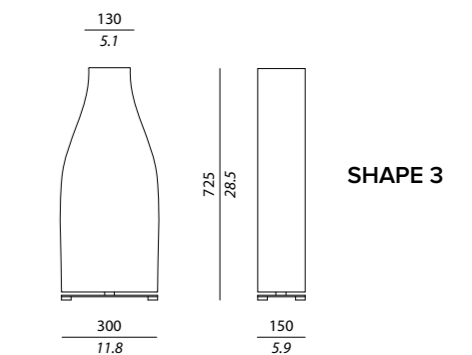

SHAPE

Struttura / Body

Nera o marrone / Black or brown

Paralume / Shade

Oper grigio con passamaneria in raso marrone / Oper grey with brown trim
Shantung bianco con passamaneria in raso nero / White shantung with black trim

Cavo / Cable

Tessuto nero con interruttore dimmerabile / Black fabric with dimmable switch

Body finishes

Marrone
Brown

Nero
Black

Shade finishes

Oper grigio con
passamaneria in
raso marrone
Oper grey with
brown trim

Shantung bianco
con passamaneria
in raso nero
White shantung
with black trim

SHAPE 1 - 2 - 3

Lampadina / Bulb

1 x max 42W E27 alogena a basso consumo / Halogen energy saving

Idoneo all'uso di lampadine LED o fluorescenti compatte / Suitable for LED or compact fluorescent bulbs (CFL)

USA

1 x 7W E26 LED classic
On-off switch