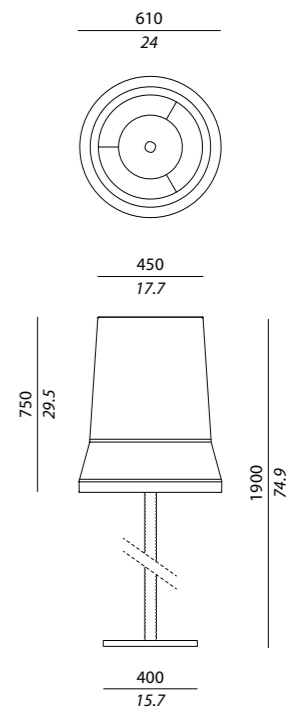

Lampadina / Bulb **CE**

2 x max 105W E27 + 1 x max 205W E27 alogena a basso consumo / *Halogen energy saving*
idoneo all'uso di lampadine LED o fluorescenti compatte / *Suitable for LED or compact fluorescent bulbs (CFL)*

USA

2 x max 70W E26 + 1 x max 200W E26
Suitable for LED or compact fluorescent bulbs (CFL)