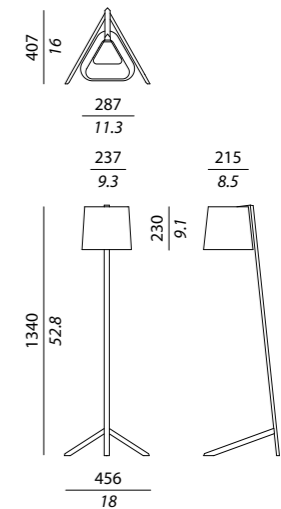

COUTURE FL

Struttura / Body

Bronzo spazzolato o nickel satinato / *Satin bronze or satin nickel*

Diffusore / Diffuser

Oper grigio con passamaneria in cotone bianco / *Oper grey with white cotton trim*

Cotone bianco con passamaneria in oper grey / *White cotton with oper grey trim*

Cavo / Cable

Tessuto nero con interruttore on/off / *Black fabric with on/off switch*

Body finishes

Shade finishes

Lampadina / Bulb

1 x max 42W E27 alogena a basso consumo / *Halogen energy saving*

Idoneo all'uso di lampadine LED o fluorescenti compatte / *Suitable for LED or compact fluorescent bulbs (CFL)*

USA

1 x max 75W E26

Suitable for LED or compact fluorescent bulbs (CFL)