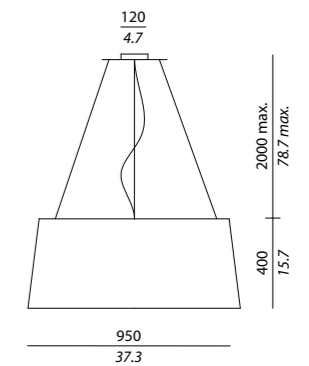

DIVINA SO XL

Rosone / Canopy

Cromo lucido / Polished chrome

Paralume / Shade

Plissettato (a fascia) color crema, nero o bianco / Pleated (ribbon) black, cream or white

Disco diffusore / Bottom diffuser

Cotone bianco / White cotton

Cavo / Cable

In tessuto rosso o nero / Red or black fabric

Body finish

Cromo lucido
Polished chrome

Shade finishes

Plissé nero
cavo rosso
Black plissé
red cable

Plissé crema
cavo nero
Cream plissé
black cable

Plissé bianco
cavo nero
White plissé
black cable

Lampadina / Bulb

3 x 70W E27 alogena a basso consumo / Halogen energy saving

Idoneo all'uso di lampadine LED o fluorescenti compatte / Suitable for LED or compact fluorescent bulbs (CFL)

USA

3 x 70W E26

Suitable for LED or compact fluorescent bulbs (CFL)