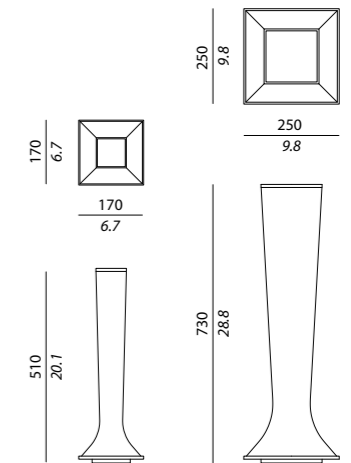

Lampadina / Bulb

SMALL

6W LED 220V 3000K CRI > 80

LARGE

1 x 12W E27 lampadina LED / *Led light bulb*

USA

SMALL

NOT AVAILABLE

LARGE

NOT AVAILABLE