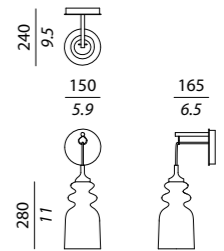

MESSALINA AP

Struttura / Body

Cromo, bronzo o bianco effetto ceramica (abbinato solo a vetro bianco interno oro) / Polished chrome, satin bronze and "white ceramic" finish (combined to white-gold glass only).

Diffusore / Diffuser

Vetro metallizzato cromo o bronzo / Diffusing chromed glass, diffusing bronzed glass
Vetro metallizzato bianco "effetto ceramica" - interno oro / Diffusing "white ceramic" - gold interior

Body finishes

Shade finishes

Lampadina / Bulb **CE**

1 x max 70W E27 alogena a basso consumo / Halogen energy saving
Idoneo all'uso di lampadine LED o fluorescenti compatte / Suitable for LED or compact fluorescent bulbs (CFL)

USA

1 x max 100W E26
Suitable for LED or compact fluorescent bulbs (CFL)