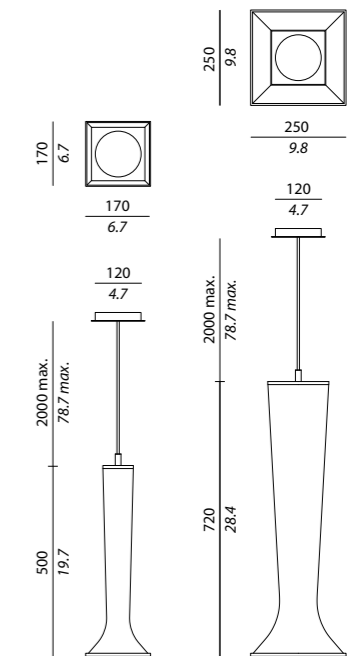

SHANGHAI so

Struttura / Body

Paralume in seta o cotone con profili bronzo spazzolato / *Silk or cotton shade with bronze profiles*

Diffusore / Diffuser

Oper grigio con passamaneria in cotone bianco / *Oper grey with white cotton trim*
Cotone bianco con passamaneria in oper grey / *White cotton with oper grey trim*

Cavo / Cable

Tessuto nero con interruttore on/off / *Black fabric with on/off switch*

Body finish

Bronzo spazzolato
Satin bronze

Shade finishes

Oper grigio con
passamaneria in
cotone bianco
*Oper grey with
white cotton trim*

Cotone bianco con
passamaneria in
oper grey
*White cotton with
oper grey trim*

Lampadina / Bulb

SMALL
6W LED 220V 3000K CRI > 80

LARGE
1 x 12W E27 lampadina LED / *Led light bulb*

USA

SMALL
NOT AVAILABLE

LARGE
NOT AVAILABLE