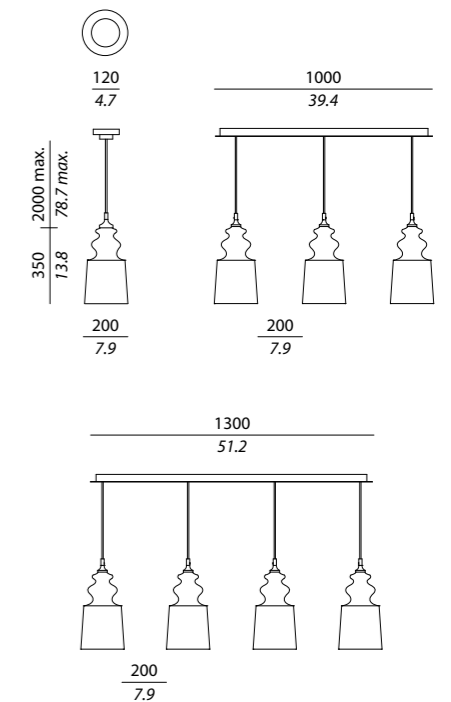

Lampadina / Bulb

1 x max 70W E27 alogena a basso consumo / *Halogen energy saving*

Idoneo all'uso di lampadine LED o fluorescenti compatte / *Suitable for LED or compact fluorescent bulbs (CFL)*

USA

1 x max 100W E27

Suitable for LED or compact fluorescent bulbs (CFL)