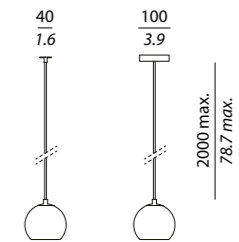

KUBRIC SO SINGLE

Struttura / Body

Cromo - Bronzo spazzolato / *Chrome - Satin bronze*

Diffusore / Diffuser

Vetro metallizzato cromo o bronzo con interno plissé oro / *Diffusing chromed or bronzed glass with gold pleated lining*

Cavo / Cable

Cavo rivestito in tessuto nero / *Black fabric cable*

Body finishes

Shade finishes

Lampadina / Bulb **CE**

5W LED 220V - 2700K CRI 85

USA

5W LED 12V - 2700K CRI 85

Intertek