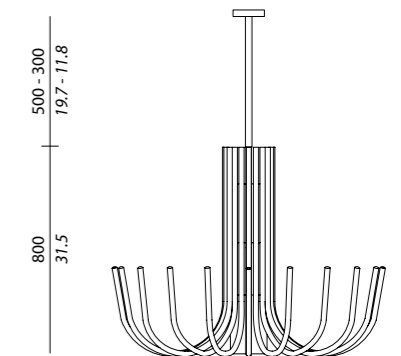

Lampadina / Bulb **CE**

1 x 105W E27 + 20 LED 2W 500 mA 3000k CRI > 80

Idoneo all'uso di lampadine LED o fluorescenti compatte / *Suitable for LED or compact fluorescent bulbs (CFL)*

USA

1 x 100W E26 + 20 LED 2W 500 mA 3000K CRI > 80
Suitable for LED or compact fluorescent bulbs (CFL)