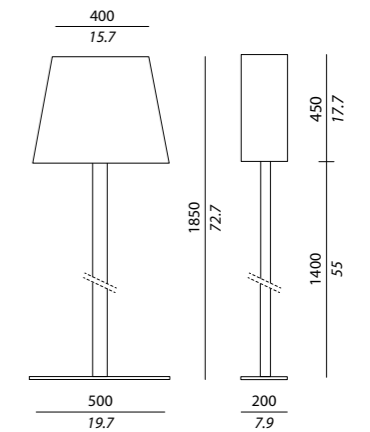

Lampadina / Bulb

1 x max 70W E27 alogena a basso consumo / *Halogen energy saving*

Idoneo all'uso di lampadine LED o fluorescenti compatte / *Suitable for LED or compact fluorescent bulbs (CFL)*

USA

1 x max 100W E26

Suitable for LED or compact fluorescent bulbs (CFL)