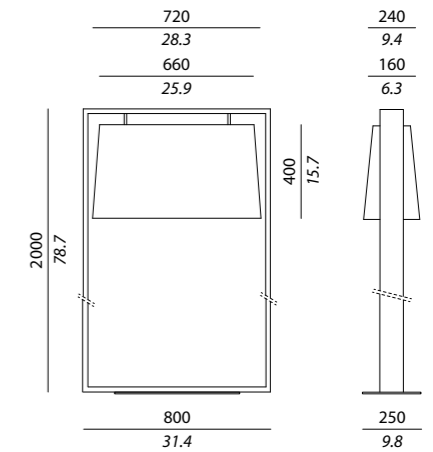

FRAME FL

Struttura / Body

Rovere scuro con base in nickel lucido / *Dark oak with polished nickel base*

Paralume / Shade

Cotone bianco / *White cotton*

Cavo / Cable

Tessuto nero. Interruttore On/Off sul cavo / *Black fabric. On/Off switch on the cord*

Body finishes

Base nickel
lucido
*Polished nickel
base*

Rovere marrone
scuro
*Brushed oak
with dark brown
finish*

Shade finish

Cotone bianco
White cotton

Lampadina / Bulb

2 x max 23W E27 fluorescenti compatte / *Compact fluorescent bulbs (CFL)*
Idoneo all'uso di lampadine LED / *Suitable for LED bulbs*

USA

2 x 23W E26
Suitable for LED bulbs