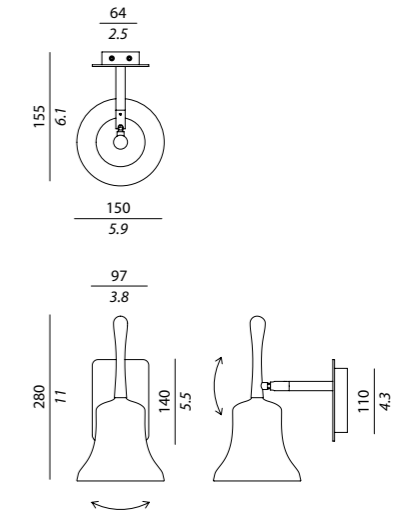

BELLE AP MINI

Struttura / Body

Bronzo spazzolato o laccato bianco / *Satin bronze or white lacquered*

Diffusore / Diffuser

Vetro soffiato bianco lucido / *Hand blown glass: polished white*

DELUXE: bronzo lucido metallizzato / *DELUXE: polished bronze diffusing*

Body finishes

Bianco lucido
(interno e esterno)
- *Polished white*
(outside and inside)

Bronzo spazzolato
Satin bronze

Shade finishes Deluxe

Vetro soffiato
bianco lucido
Hand blown glass
polished white

Bronzo lucido
metallizzato
(interno e esterno)
Polished bronze
diffusing (outside
and inside)

Lampadina / Bulb

1 x 5W LED 12V 2700K CRI 85

USA

1 x 5W LED 12V 2700K CRI 85