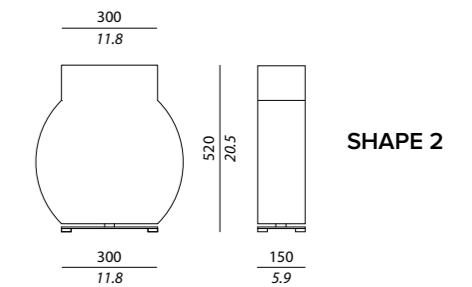

SHAPE

Struttura / Body

Nera o marrone / Black or brown

Paralume / Shade

Oper grigio con passamaneria in raso marrone / Oper grey with brown trim
Shantung bianco con passamaneria in raso nero / White shantung with black trim

Cavo / Cable

Tessuto nero con interruttore dimmerabile / Black fabric with dimmable switch

Body finishes

Marrone
Brown

Nero
Black

Shade finishes

Oper grigio con
passamaneria in
raso marrone
Oper grey with
brown trim

Shantung bianco
con passamaneria
in raso nero
White shantung
with black trim

SHAPE 1 - 2 - 3

Lampadina / Bulb

1 x max 42W E27 alogena a basso consumo / Halogen energy saving

Idoneo all'uso di lampadine LED o fluorescenti compatte / Suitable for LED or compact fluorescent bulbs (CFL)

USA

1 x 7W E26 LED classic
On-off switch