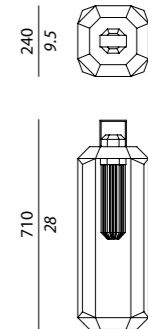

Lampadina / Bulb

1 x max 70W E27 alogena a basso consumo / Halogen energy saving
Idoneo all'uso di lampadine LED o fluorescenti compatte / Suitable for LED or compact fluorescent bulbs (CFL)

USA

1 x max 70W E26
Suitable for LED or compact fluorescent bulbs (CFL)