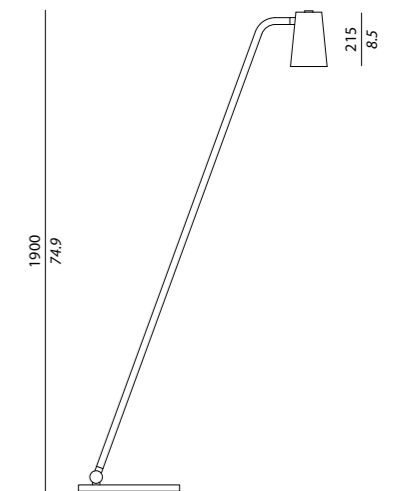

Cordone in seta
color miele
*Dark honey
braided silky
cord*

Shade finishes

Cromo, interno oro
*Chrome, gold
lining*

Bronzo spazzolato,
interno oro
*Satin bronze,
gold lining*

Lampadina / Bulb **CE**

1 x max 23W E27 fluorescente compatta / *Compact fluorescent (CFL)*
Adatto all'utilizzo di lampadine LED / *Suitable for LED bulbs*