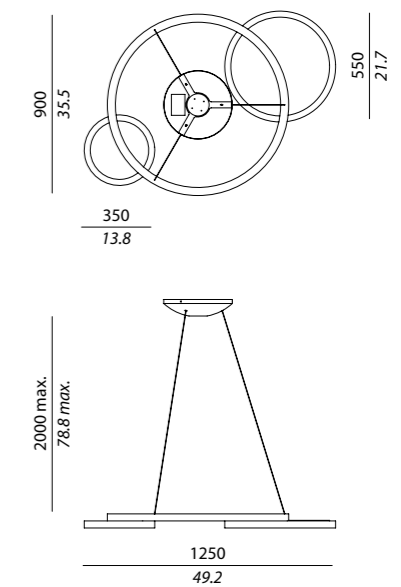

Alicrite effetto
alabastro
*Alicrite alabaster
effect*

Lampadina / Bulb

1 x 24W LED + 40W STRIP LED 3000K CRI > 80

USA

1 x 24W LED + 40W STRIP LED 3000K CRI > 80

VEGAS

design_Massimiliano Raggi

One of the brightest star in the sky is the spark to create the suspension "Vegas". Thought for a luxury ambience and to illuminate large dining tables as well as commercial spaces. Combinations of technology and high craftsmanship.