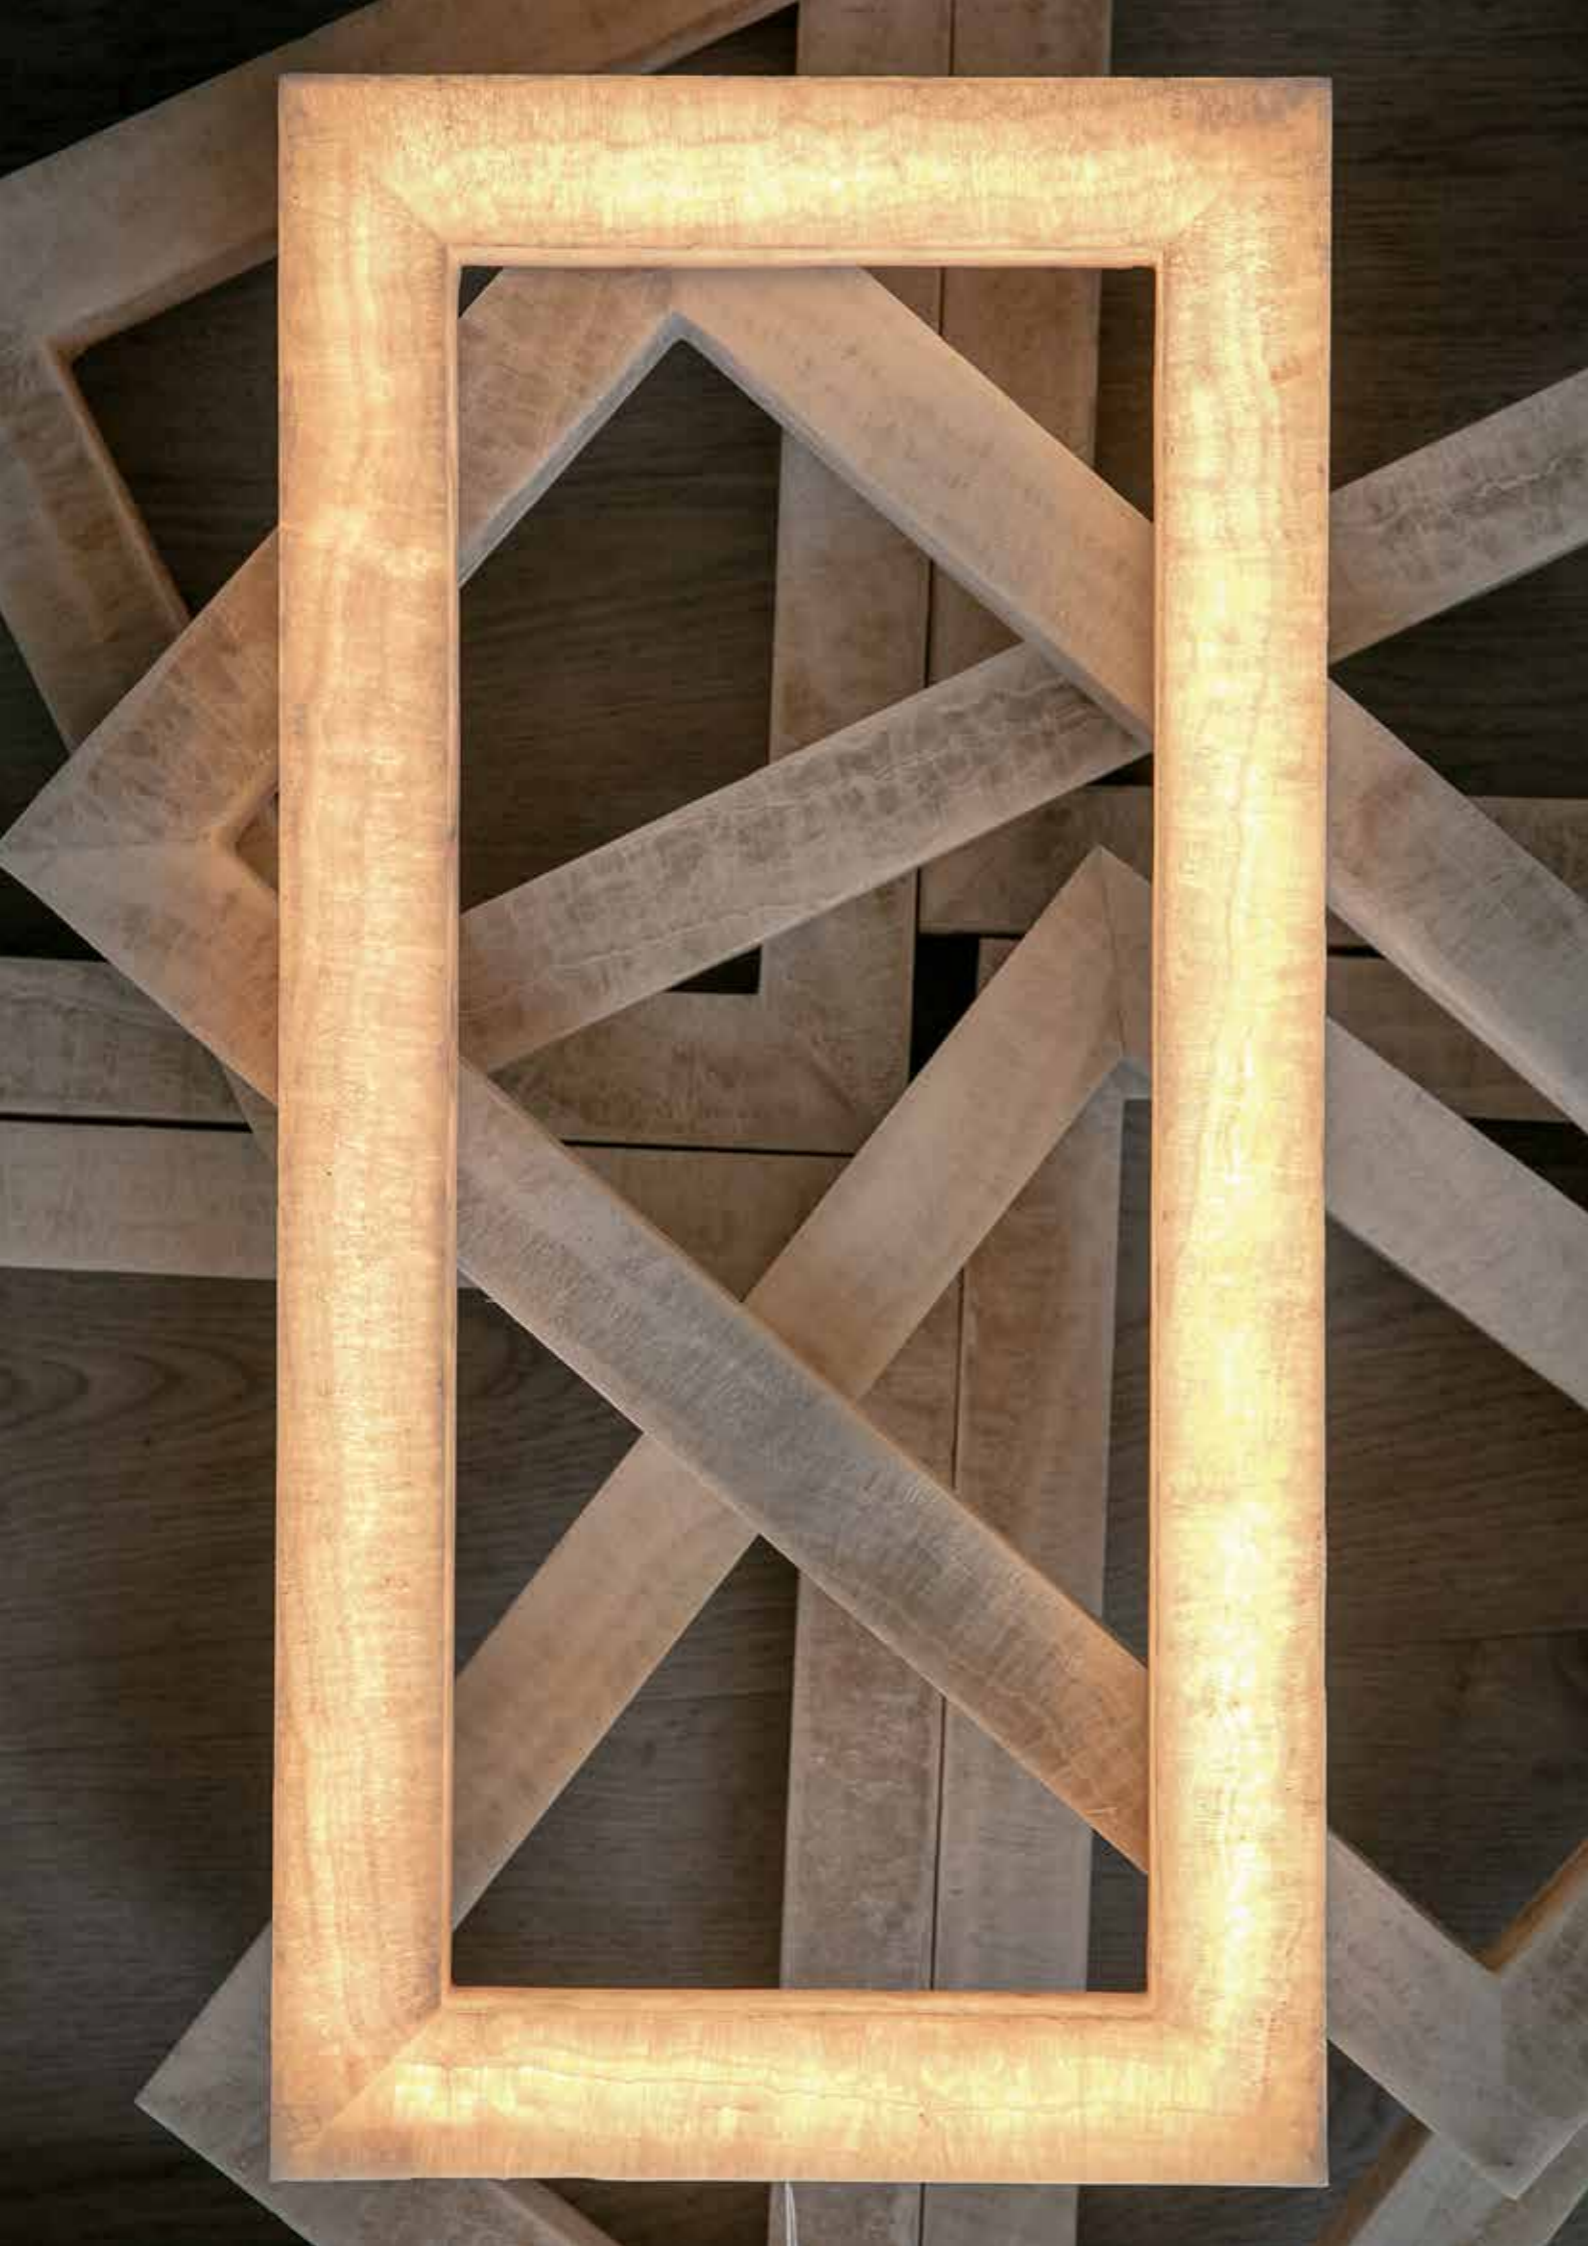

USA

1 x max 23W E26 + 1 X 7W E26 LED Rustica (vintage look)

UFFIZI

design_Massimiliano Raggi

An essential, and at the same time precious lighting and ancient frame, like the marble which it is made of. The wall sconce “Uffizi” illuminates soberly and elegantly, suitable for the functional use of a lighting fixture as well as for decorating walls like an art piece.