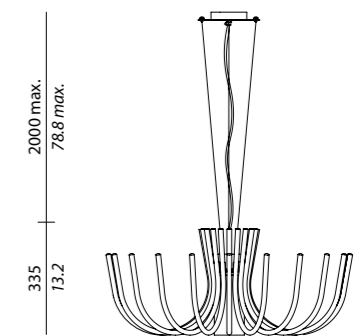

Lampadina / Bulb

1 x 70W E27 + 20 LED 2W 500 mA 3000k CRI > 80

Idoneo all'uso di lampadine LED o fluorescenti compatte / *Suitable for LED or compact fluorescent bulbs (CFL)*

USA

1 x 75W E26 + 20 LED 2W 500 mA 3000K CRI > 80
Suitable for LED or compact fluorescent bulbs (CFL)