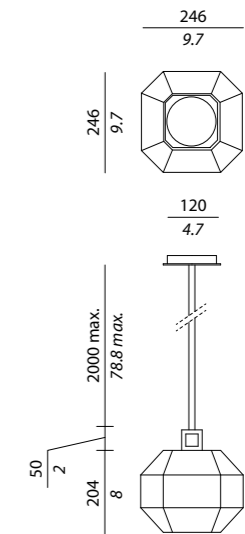

Body finishes

Oro rosa
Rose gold

Cordone in pelle
nera intrecciata
*Braided cord in
black leather*

Shade finish

Cristallo oro rosa
Rose gold crystal

Lampadina / Bulb

1 x max 70W E27 alogena a basso consumo / *Halogen energy saving*