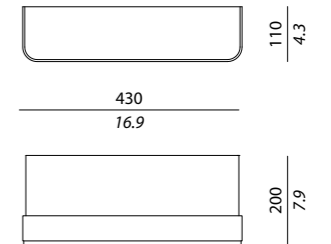

Body finishes

Cromo
Chrome

Brunito
Matt bronze

Shade finish

Vetro bianco acidato
White acid etched glass

Lampadina / Bulb **CE**

2 x max 42W E27 alogena a basso consumo / Halogen energy saving

Idoneo all'uso di lampadine LED o fluorescenti compatte / Suitable for LED or compact fluorescent bulbs (CFL)