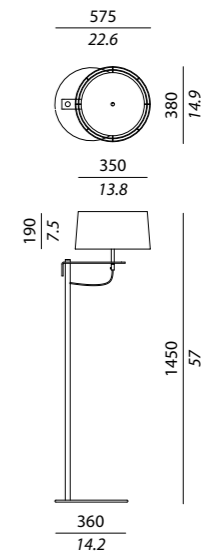

Lampadina / Bulb **CE**

2 x max 42W E27 alogena a basso consumo / *Halogen energy saving*

Idoneo all'uso di lampadine LED o fluorescenti compatte / *Suitable for LED or compact fluorescent bulbs (CFL)*

USA

2 x max 60W E26

Suitable for LED or compact fluorescent bulbs (CFL)