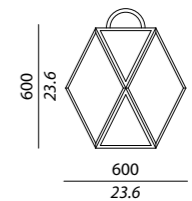

Caricabatterie / Battery charger

Lampadina / Bulb **CE**

1 x 60W E27 classic deco - lampada ad incandescenza "vintage" / Incandescent lamp "vintage look"
Idoneo all'uso di lampadine LED o fluorescenti compatte / Suitable for LED or compact fluorescent bulbs (CFL)

USA

1 x 7W E26 LED classic deco