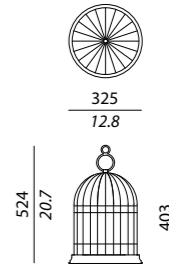

Caricabatterie / *Battery charger*