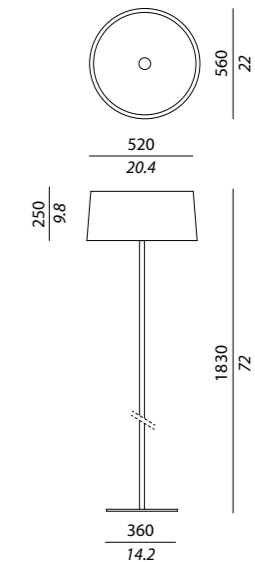

Lampadina / Bulb

2 x 70W E27 alogena a basso consumo / *Halogen energy saving*

Idoneo all'uso di lampadine LED o fluorescenti compatte / *Suitable for LED or compact fluorescent bulbs (CFL)*

USA

2 x 75W E26

Suitable for LED or compact fluorescent bulbs (CFL)