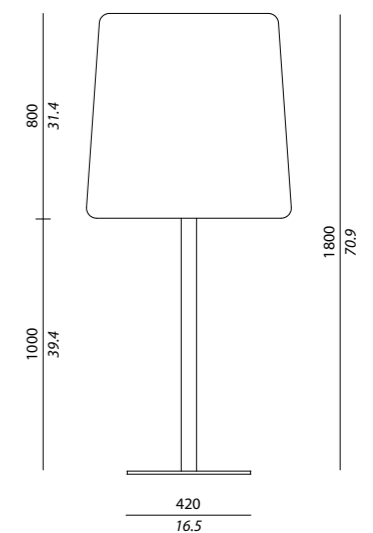

Body finish

Laccato avorio
*Ivory lacquered
metal*

Shade finish

Vetro resina color
crema
*Fiberglass, cream
colour*

750
29.5

Lampadina / Bulb

4 x 23W E27 compact fluorescent
Idoneo all'uso di lampadine LED / *Suitable for LED*
IP65