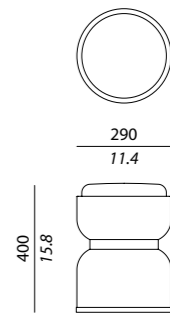

Lampadina / Bulb

1 x max 23W E27 (CFL) + 1 X 7W E27 LED Rustica (vintage look)

USA

1 x max 23W E26 + 1 X 7W E26 LED Rustica (vintage look)