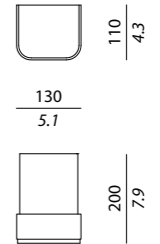

GEA AP

Struttura / Body

Fusione in ottone, finitura cromo lucido o brunito / Brass-cast metal belt, available in chrome or matt bronze finish

Diffusore / Diffuser

Vetro bianco acidato / White acid etched glass

Gea BTR: disponibile anche nella versione IP44 per l'utilizzo nell'area bagno

Gea BTR: also available the IP44 version suitable for the bathroom area

Body finishes

Shade finish

Lampadina / Bulb **CE**

1 x max 42W E2 alogena a basso consumo / Halogen energy saving

Idoneo all'uso di lampadine LED o fluorescenti compatte / Suitable for LED or compact fluorescent bulbs (CFL)

USA

1 x max 60W E26

Suitable for LED or compact fluorescent bulbs (CFL)

ADA