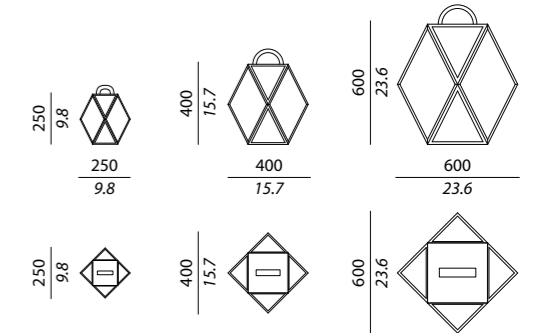

Verniciatura nero opaco
Black matt lacquered

Maniglia in pelle nera
Black leather handle

Maniglia in pelle bianca
White leather handle

Lampadina / Bulb

1 x 23W E27 fluorescenti compatte / *Compact fluorescent bulbs (CFL)*
Idoneo all'uso di lampadine LED / *Suitable for LED lamps*