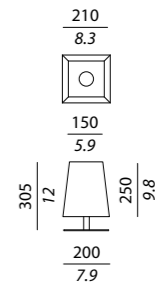

QUADRA TA

Struttura / Body

Bronzo spazzolato, cromo lucido / *Satin bronze, polished chrome*

Paralume / Shade

Cotone bianco, lino bianco, oper marrone, oper grigio / *White cotton, white linen, brown oper, grey oper*

Cavo / Cable

Rivestito in tessuto nero. Interruttore On/Off sul cavo / *Black fabric. On/Off switch on the cord*

Body finishes

Shade finishes

Lampadina / Bulb

1 x max 42W E27 alogena a basso consumo / *Halogen energy saving*

Idoneo all'uso di lampadine LED o fluorescenti compatte / *Suitable for LED or compact fluorescent bulbs (CFL)*

USA

1 x max 75W E26

Suitable for LED or compact fluorescent bulbs (CFL)