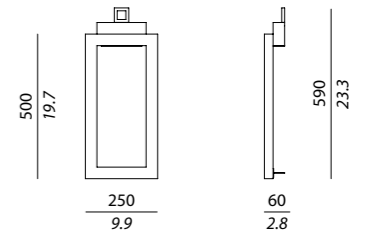

Lampadina / Bulb

LED 25W 24V 3000k CRI > 80

USA

LED 25W 24V 3000K CRI > 80