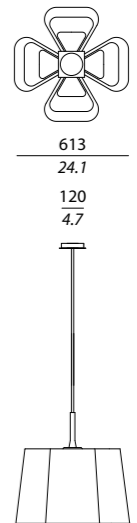

Lampadina / Bulb

4 x max 42W E27 alogena a basso consumo / *Halogen energy saving*

Idoneo all'uso di lampadine LED o fluorescenti compatte / *Suitable for LED or compact fluorescent bulbs (CFL)*

USA

4 x max 75W E26

Suitable for LED or compact fluorescent bulbs (CFL)