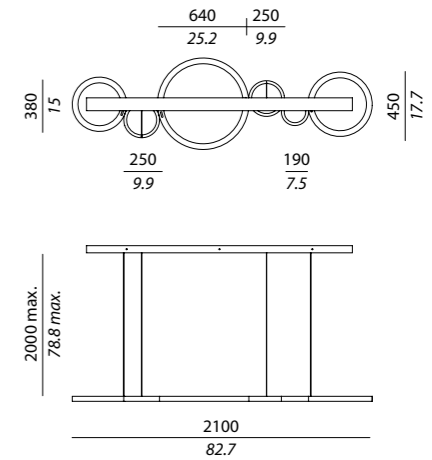

VEGAS

Struttura / Body

Bronzo e bronzo chiaro / *Bronze and light bronze*

Diffusore / Diffuser

Alicrite effetto alabastro / *Alicrite alabaster effect*

Cavo / Cable

Tessuto nero / *Black fabric*
Cavetti in acciaio / *Steel cables*

Body finishes

Bronzo
Bronze

Bronzo chiaro
Light bronze

Shade finish

Alicrite effetto
alabastro
*Alicrite alabaster
effect*

Lampadina / Bulb

3 x 9W LED + 40W STRIP LED 3000K CRI > 80

USA

3 x 9W LED 12V + 40W STRIP LED 3000K CRI > 80