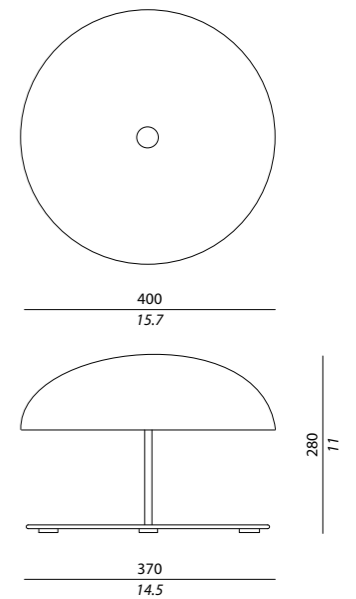

Foglia oro
Gold leaf

Shade finishes

Vetro bianco lucido
Gloss white glass

Vetro nero lucido
Gloss black glass

Lampadina / Bulb **CE**

3 x max 15W E27 fluorescenti compatte / *Compact fluorescent bulbs (CFL)*