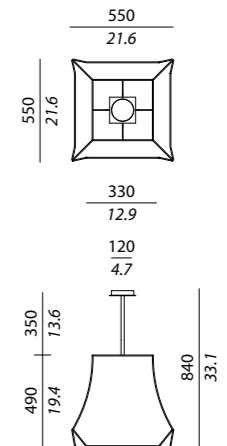

CLOCHE so

Struttura / Body

Base in bronzo spazzolato o cromo / *Satin bronze or chrome*

Diffusore / Diffuser

Cotone bianco - Interno trasparente con passamaneria grigia / *White cotton - transparent lining with grey trim*

Cotone nocciola - interno trasparente con passamaneria nera / *Hazelnut cotton - transparent lining with black trim*

Body finishes

Shade finishes

Lampadina / Bulb **CE**

1 x max 105W E27 alogena a basso consumo / *Halogen energy saving*

Idoneo all'uso di lampadine LED o fluorescenti compatte / *Suitable for LED or compact fluorescent bulbs (CFL)*

USA

1 x max 150W E26

Suitable for LED or compact fluorescent bulbs (CFL)