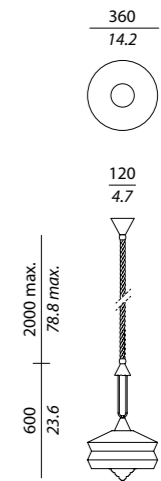

White

Lampadina / Bulb **CE**

1 x MAX 23W E27 fluorescenti compatte / *Compact fluorescent (CFL)*
Idoneo all'uso di lampadine LED / *Suitable for LED bulbs*

USA
1 x 7W LED E26

CALYPSO GUADALOUPE

Struttura / Body