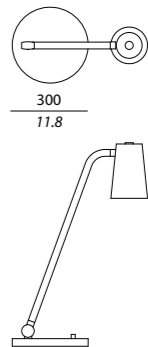

Cordone in seta
color miele
*Dark honey
braided silky
cord*

Shade finishes

Cromo, interno oro
*Chrome, gold
lining*

Bronzo spazzolato,
interno oro
*Satin bronze,
gold lining*

Lampadina / Bulb

DESK: 1 x 6,5W E27 LED 2700K