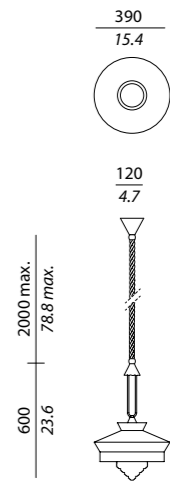

Lampadina / Bulb

1 x MAX 23W E27 fluorescenti compatte / *Compact fluorescent (CFL)*
Idoneo all'uso di lampadine LED / *Suitable for LED bulbs*

USA
1 x 7W LED E26

CLOCHE 2015

design_Massimiliano Raggi

The Pagoda shape reminds Asian atmospheres.