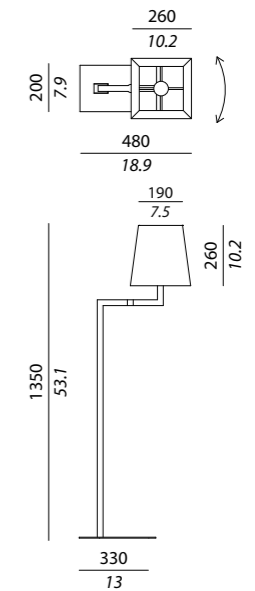

Lampadina / Bulb **CE**

1 x max 70W E27 alogena a basso consumo / *Halogen energy saving*

Idoneo all'uso di lampadine LED o fluorescenti compatte / *Suitable for LED or compact fluorescent bulbs (CFL)*

USA

1 x max 150W E26

Suitable for LED or compact fluorescent bulbs (CFL)