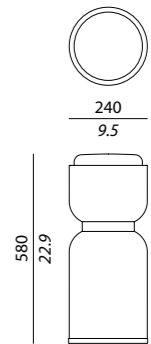

Lampadina / Bulb

1x max 23W E27 (CFL) + 1X 7W E27 LED Rustica (vintage look)

USA

1 x max 23W E26 + 1 X 7W E26 LED Rustica (vintage look)