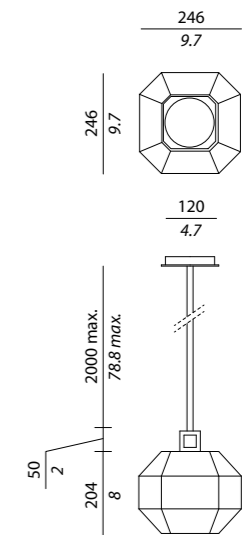

TREASURE so

Struttura / Body

Base, maniglia e inserti in nickel lucido / *Base, handle and insets in polished nickel*

Diffusore / Diffuser

Cristallo soffiato lucidato e inciso / *Hand blown crystal polished and engraved*

Cavo / Cable

Cordone in pelle nera intrecciata / *Braided cord in black leather*

Body finishes

Shade finish

Lampadina / Bulb

1 x max 70W E27 alogena a basso consumo / *Halogen energy saving*

Idoneo all'uso di lampadine LED o fluorescenti compatte / *Suitable for LED or compact fluorescent bulbs (CFL)*

USA

1 x max 70W E26

Suitable for LED or compact fluorescent bulbs (CFL)