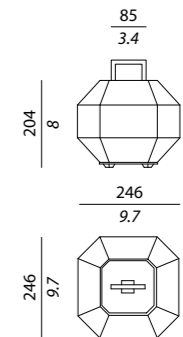

Lampadina / Bulb

1 x max 70W E27 alogena a basso consumo / *Halogen energy saving*
Idoneo all'uso di lampadine LED o fluorescenti compatte / *Suitable for LED or compact fluorescent bulbs (CFL)*

USA

1 x max 70W E26
Suitable for LED or compact fluorescent bulbs (CFL)
On-off switch