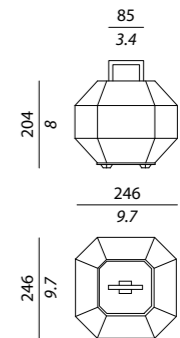

Body finish

Nickel lucido
Polished nickel

Shade finish

Cristallo inciso
*Hand blown crystal
polished
and engraved*

Lampadina / Bulb **CE**

1 x max 70W E27 alogena a basso consumo / *Halogen energy saving*

Idoneo all'uso di lampadine LED o fluorescenti compatte / *Suitable for LED or compact fluorescent bulbs (CFL)*